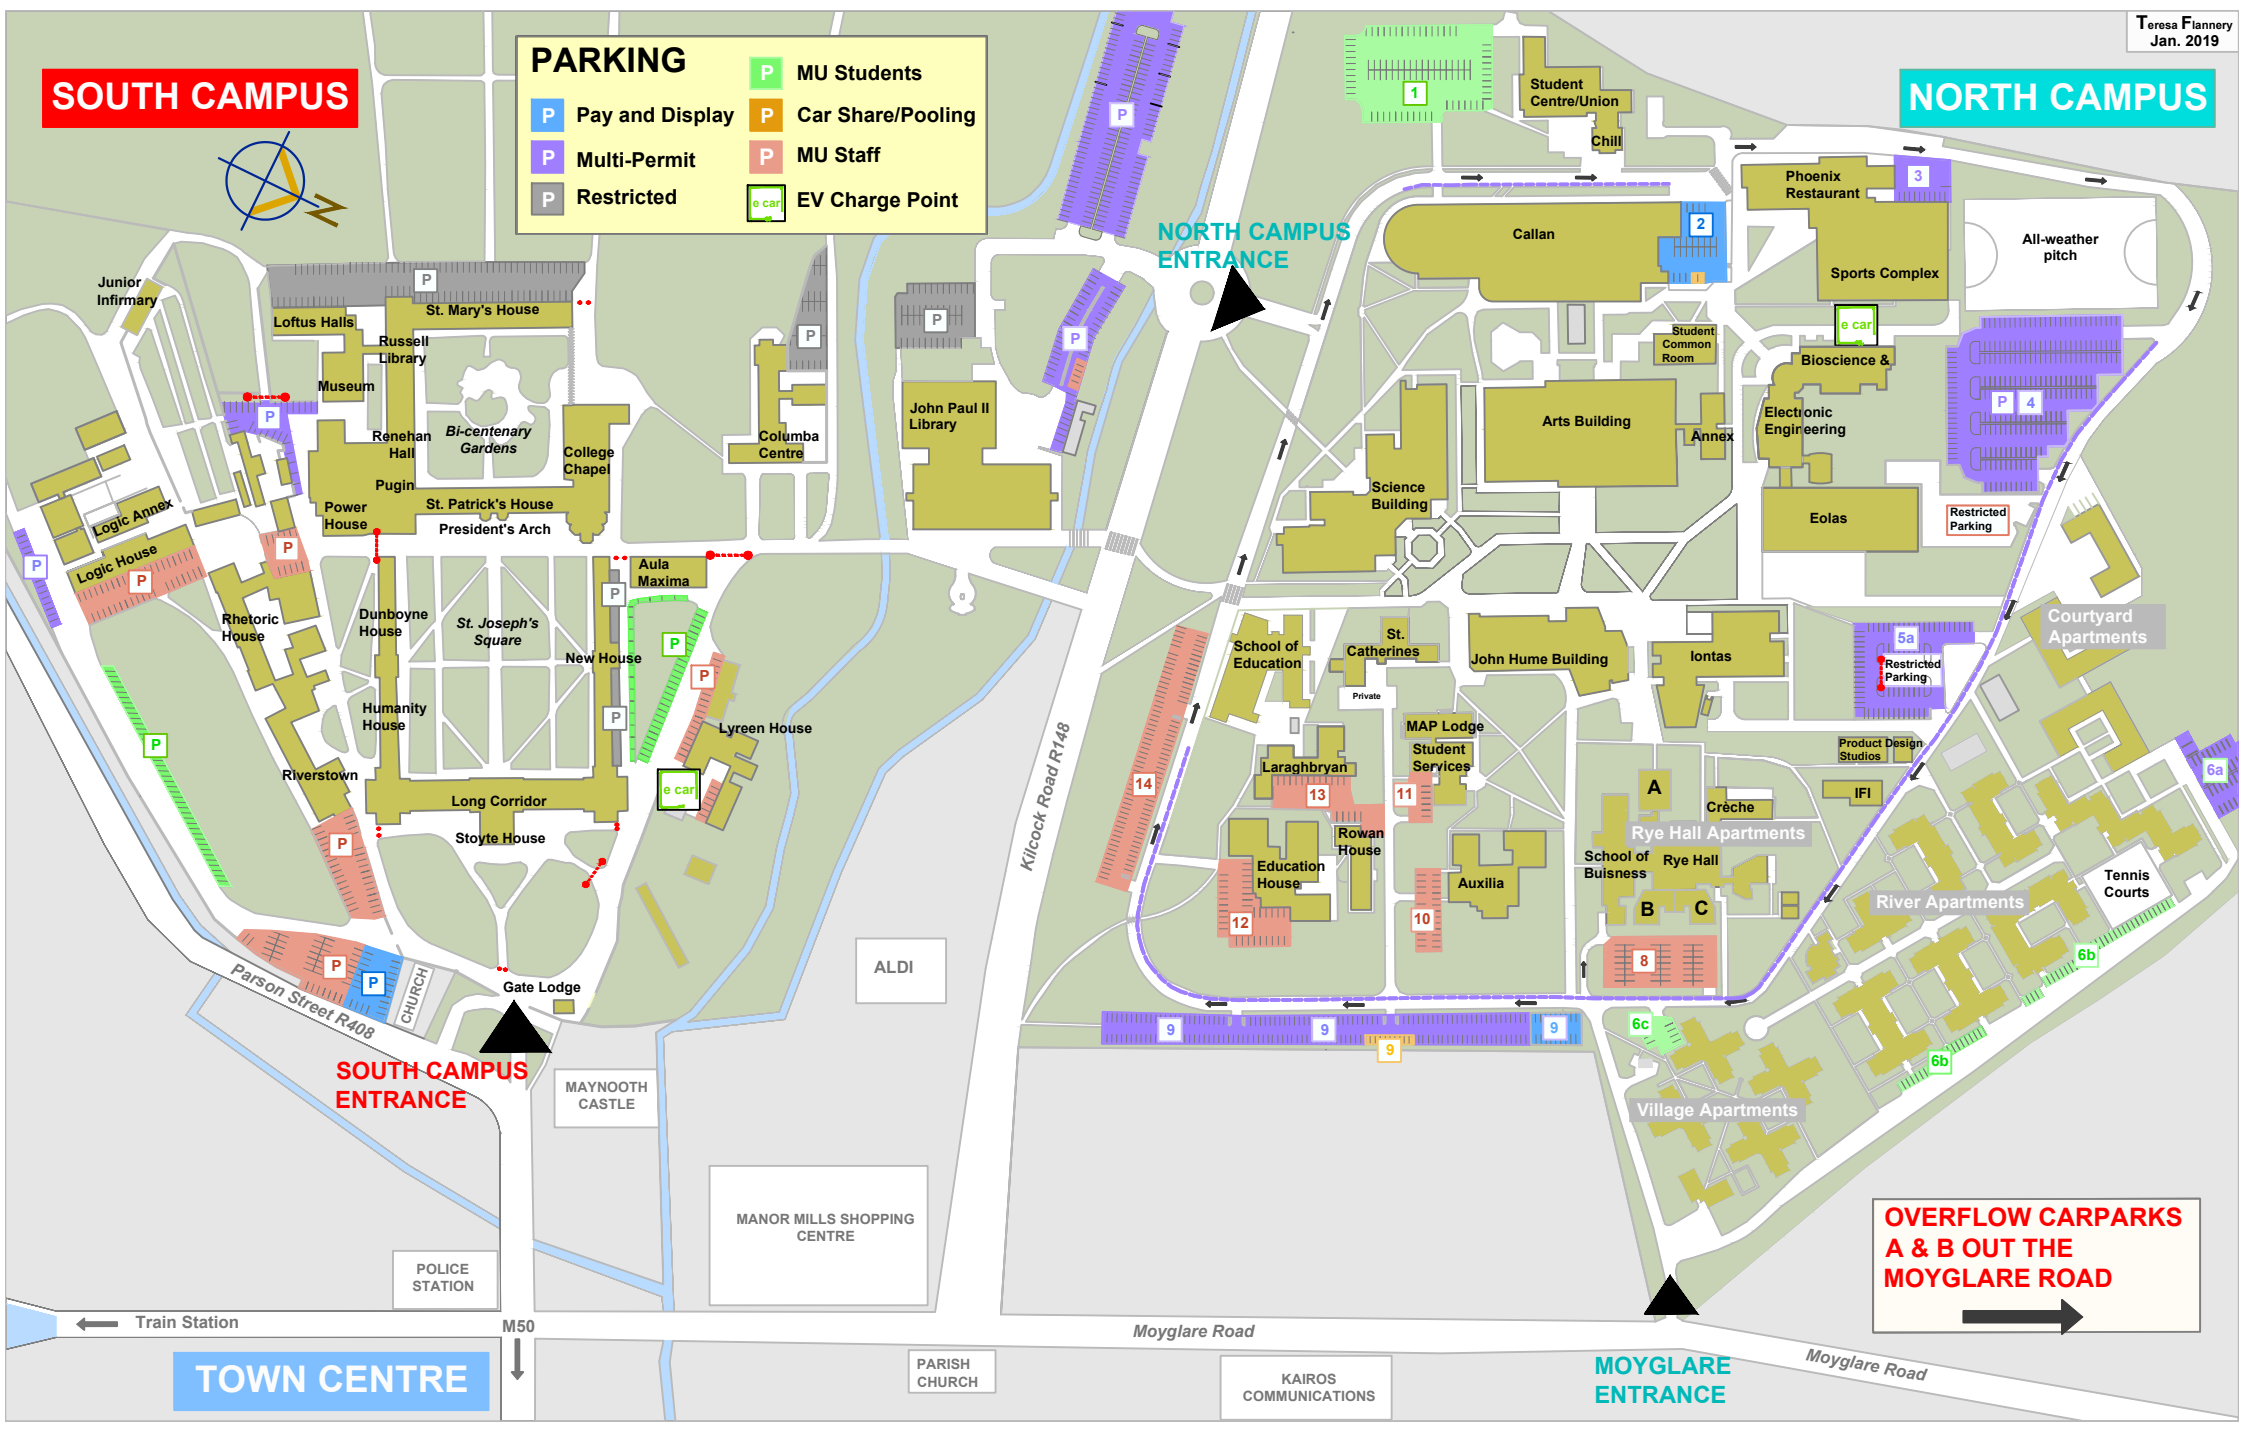

SOUTH CAMPUS

NORTH CAMPUS

PARKING

	MU Students		Car Share/Pooling
	Pay and Display		MU Staff
	Multi-Permit		EV Charge Point
	Restricted		

NORTH CAMPUS ENTRANCE

SOUTH CAMPUS ENTRANCE

MOYGLARE ENTRANCE

**OVERFLOW CARPARKS
A & B OUT THE
MOYGLARE ROAD**

TOWN CENTRE

Train Station

M50

Moyglare Road

Moyglare Road