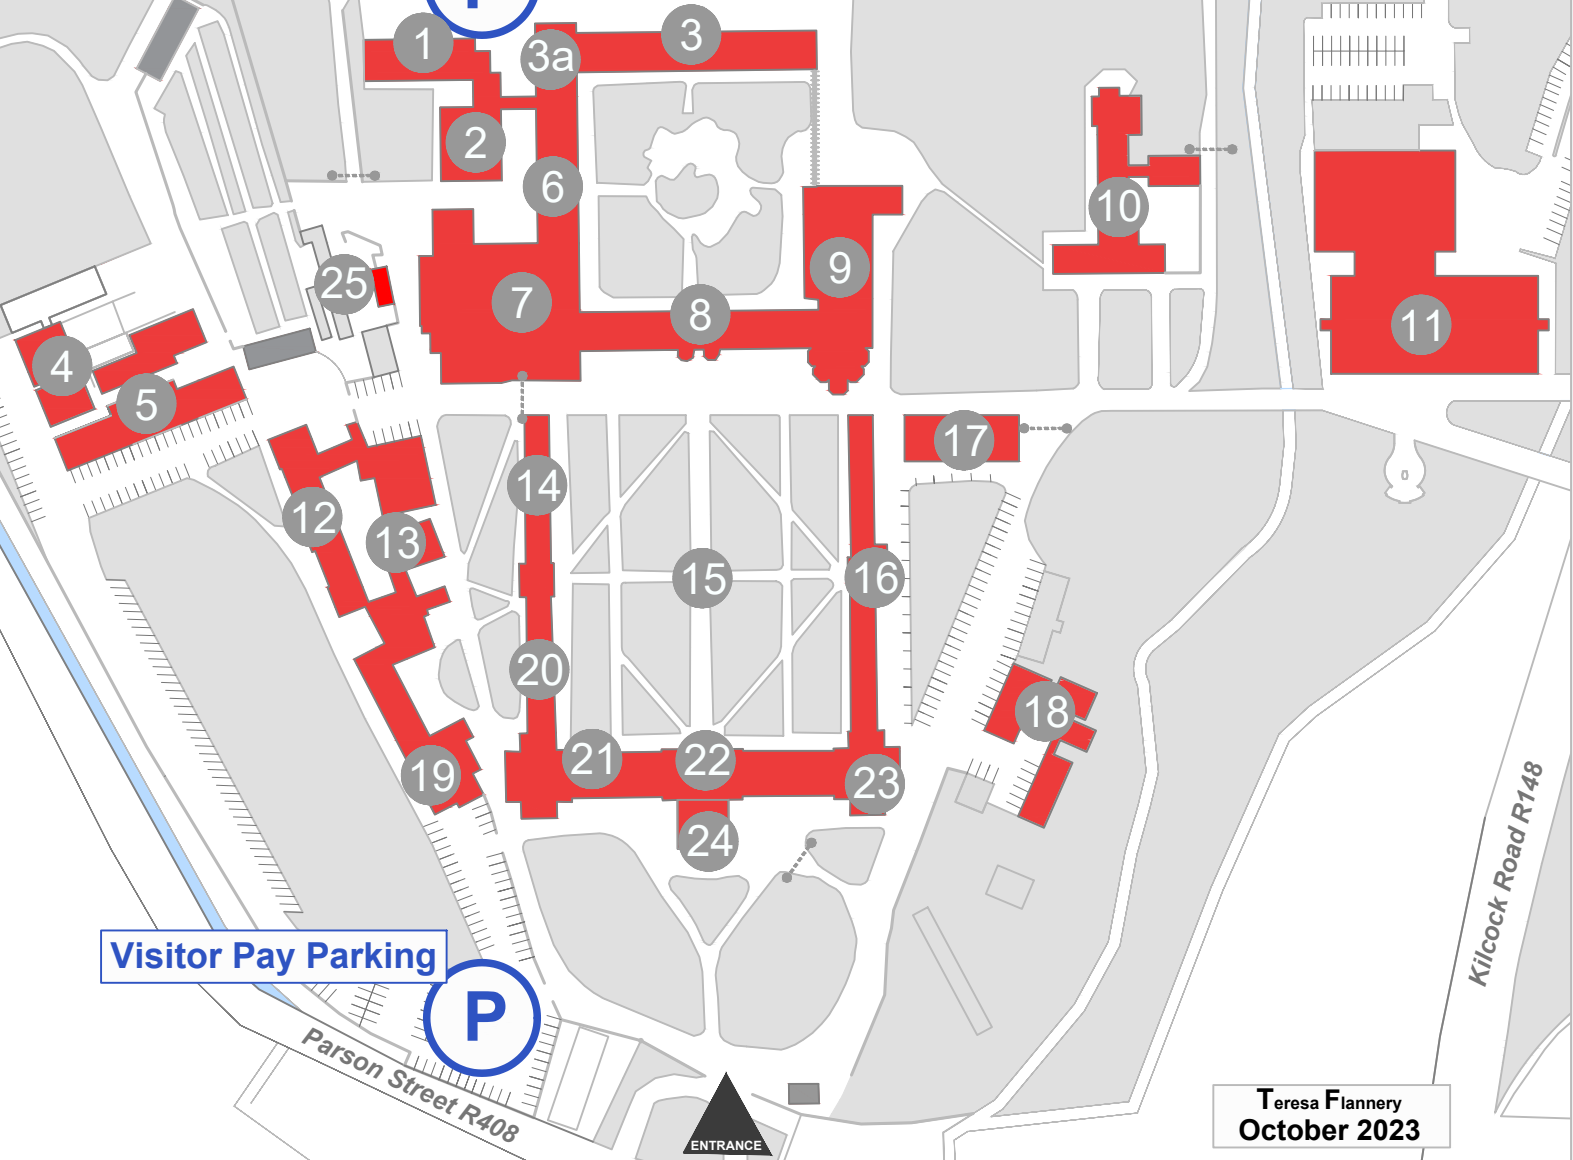

**St Patrick's
Pontifical University
Maynooth
South Campus**

NORTH CAMPUS
→

Visitor Parking

Visitor Pay Parking

Parson Street R408

ENTRANCE

Teresa Flannery
October 2023

LEGEND

Apple Store.....	25
Aula Maxima.....	17
College Chapel.....	9
Columba Centre.....	10
Conference & Accommodation.....	21
Dunboyne House.....	14
Humanity House.....	20
John Paul II Library.....	11
Liturgy Centre, Long Corridor....	23
Loftus Halls.....	1
• Dunboyne Hall	
• First Divinity Hall	
• Homiletics Room	
• Sacred Scripture Room	
• Seomra na Cuallachta	
• Top Loftus	5
Logic House.....	22
Long Corridor.....	18
Lyreen House.....	2
Museum.....	4
Music Rooms.....	16
New House.....	23
National Liturgy Centre.....	13
Pontifical University Office.....	8
President's Arch.....	7
Pugin Dining Hall.....	6
Renehan Hall.....	6
Russell Library.....	15
St. Joseph's Square.....	23
St. Joseph's Oratory.....	3
St. Mary's House.....	
• Crolley Room	
• Gilmartin Room	
• Patrick Murray Room	
• Sacred Music Room	
St. Mary's Oratory.....	3a
St. Patrick's House.....	8
Stoyte House (Accounts).....	24
• D'Alton Room	
• President's Office	

Kilcock Road R148